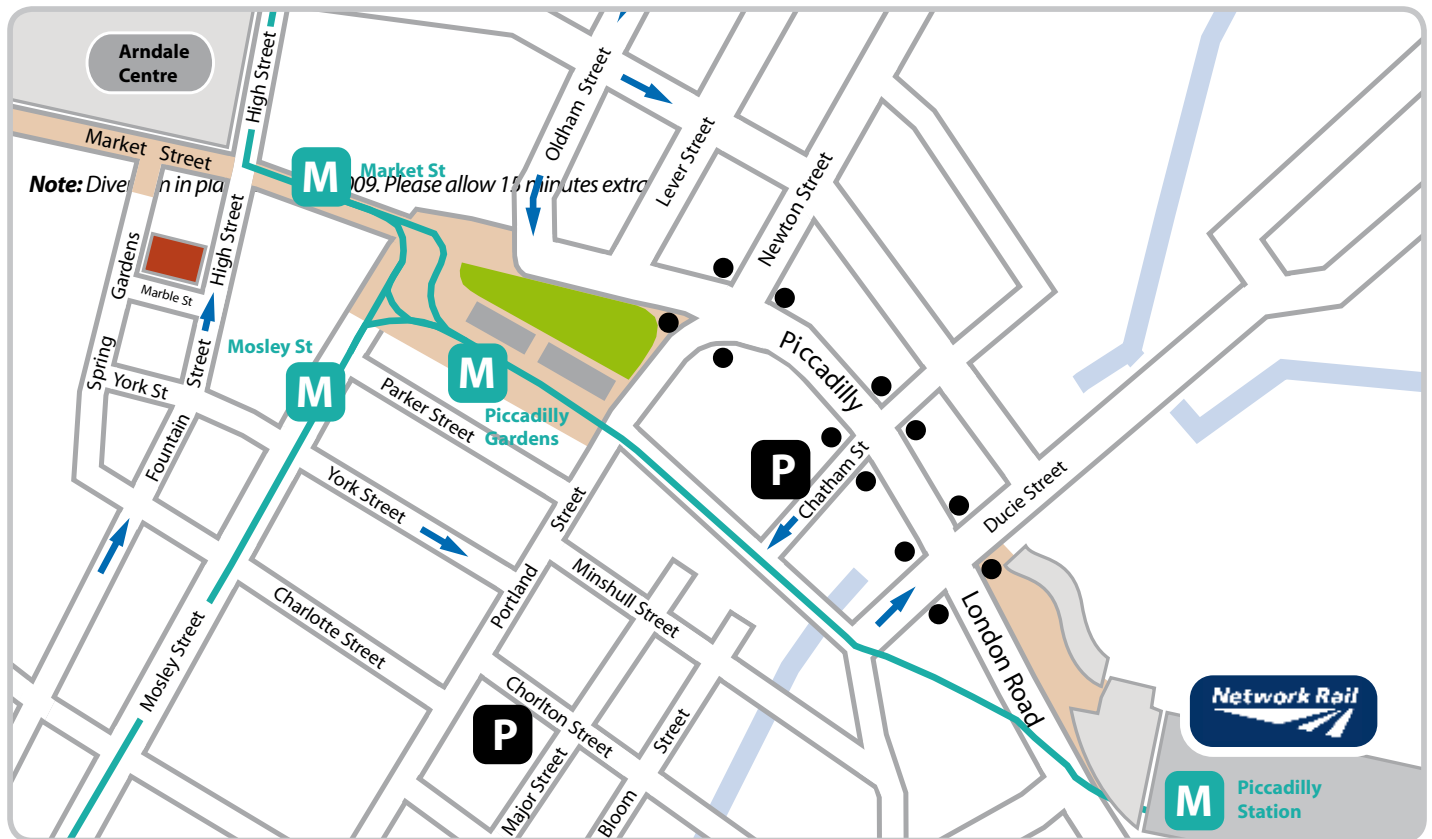

From Piccadilly Rail Station

- 1) Take the exit marked **Piccadilly** and walk out of the station. Stay on the right hand side of the street until you reach the first set of traffic lights.
- 2) Follow **Piccadilly** to the third set of traffic lights. Cross the road and walk down the side of the open green area (Piccadilly Gardens).
- 3) Walk up Market Street for one block and turn left into **High Street**.
- 4) Turn right at **Marble Street** and walk to the end. The entrance to the **Lowry House** is on your left. Reception will direct you to the Symbiosis Training Suite.

Note: Our training suite is a 15 minute walk from the Manchester Piccadilly Rail Station. A MetroLink tram service also runs from the station to **Market Street** (every 15 minutes (up to 9.30am) or every 12 minutes thereafter).